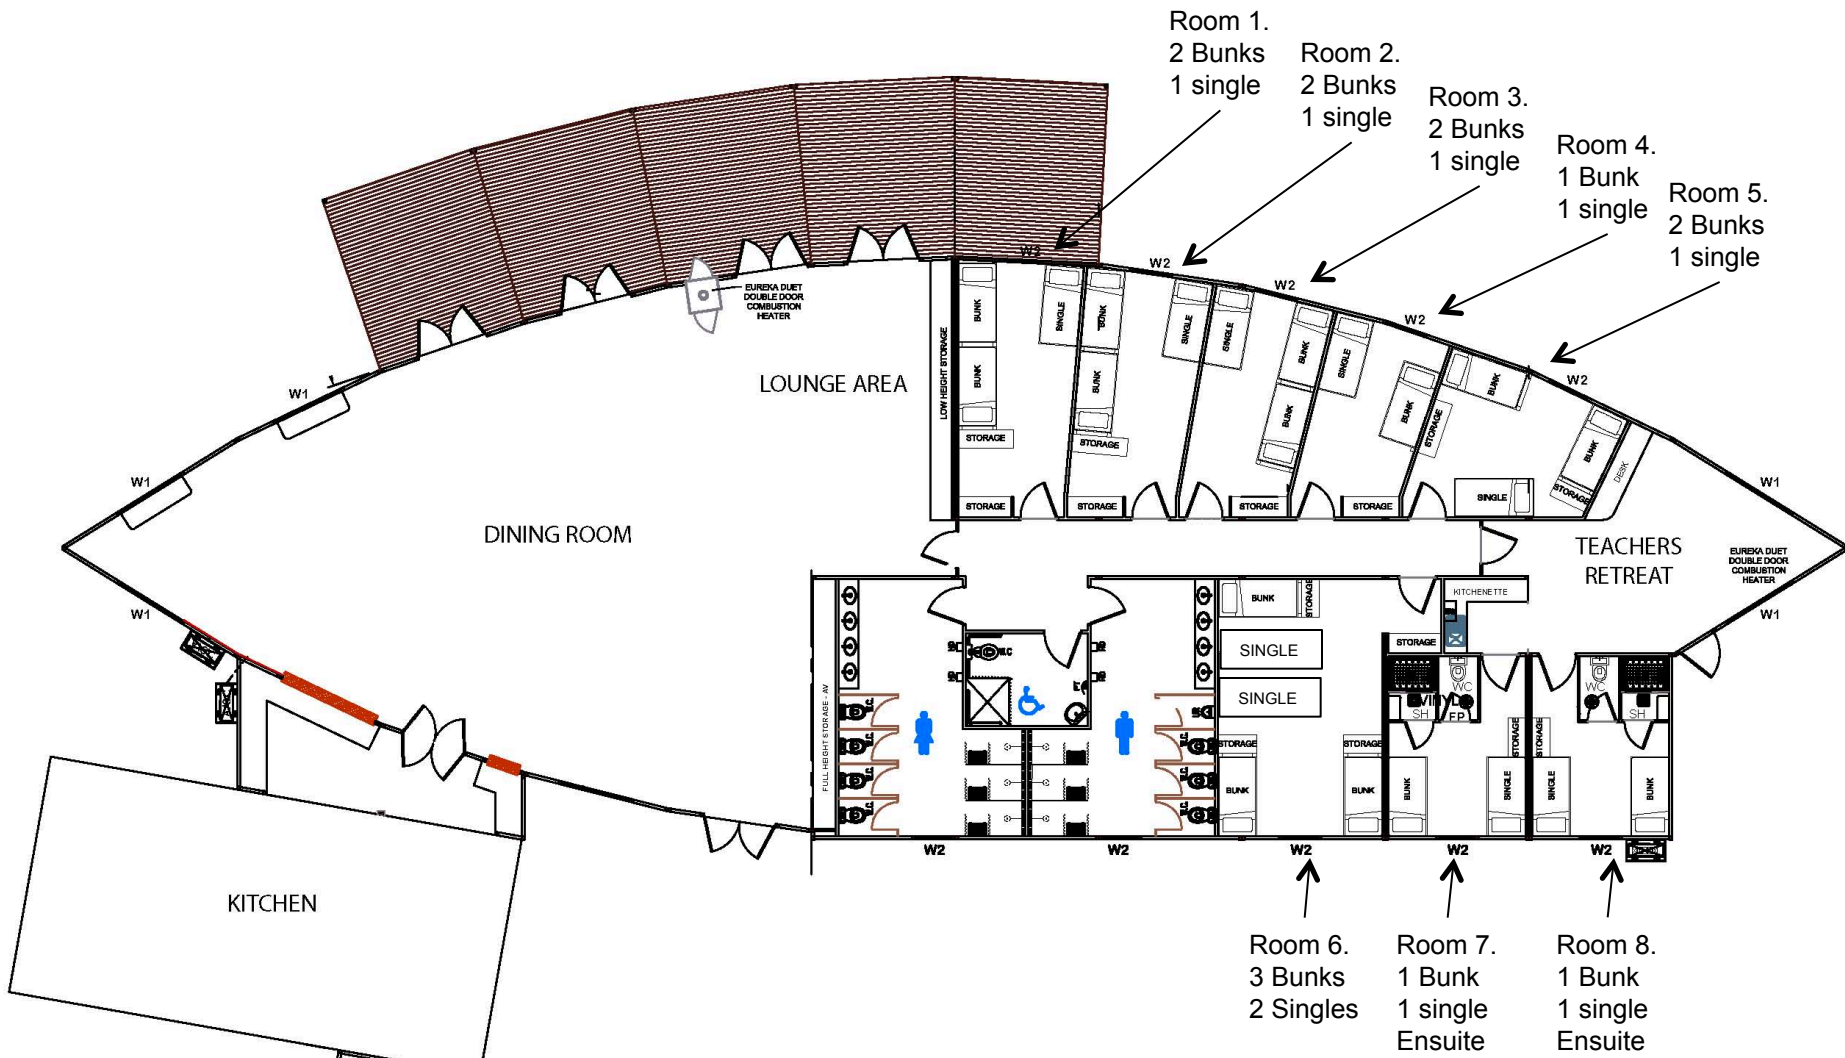

Kinglake Ranges Wilderness Camp

Cabin Accommodation 89 Beds in 43 Bunks & 3 King Singles

Notes:

Each room has a wash basin.

Each room has a reverse cycle air conditioner.

Each pair of rooms shares one toilet and shower. It is suggested that males/females are not mixed across each pair of rooms.

If allocating to specific beds, allocate taller people to lower beds.

The last room in BUILDING 4 is the camp laundry and not available for accommodation.

Kinglake Ranges Wilderness Camp

Leadership Centre Accommodation 37 Beds in 14 Bunks and 9 king singles.

**Kinglake Ranges
Wilderness Camp**

Tipi Accommodation 38 Positions on floor

South Large Tipi

Up to 15 Boys

Medium Tipi

Up to 8 Staff

North Large Tipi

Up to 15 Girls