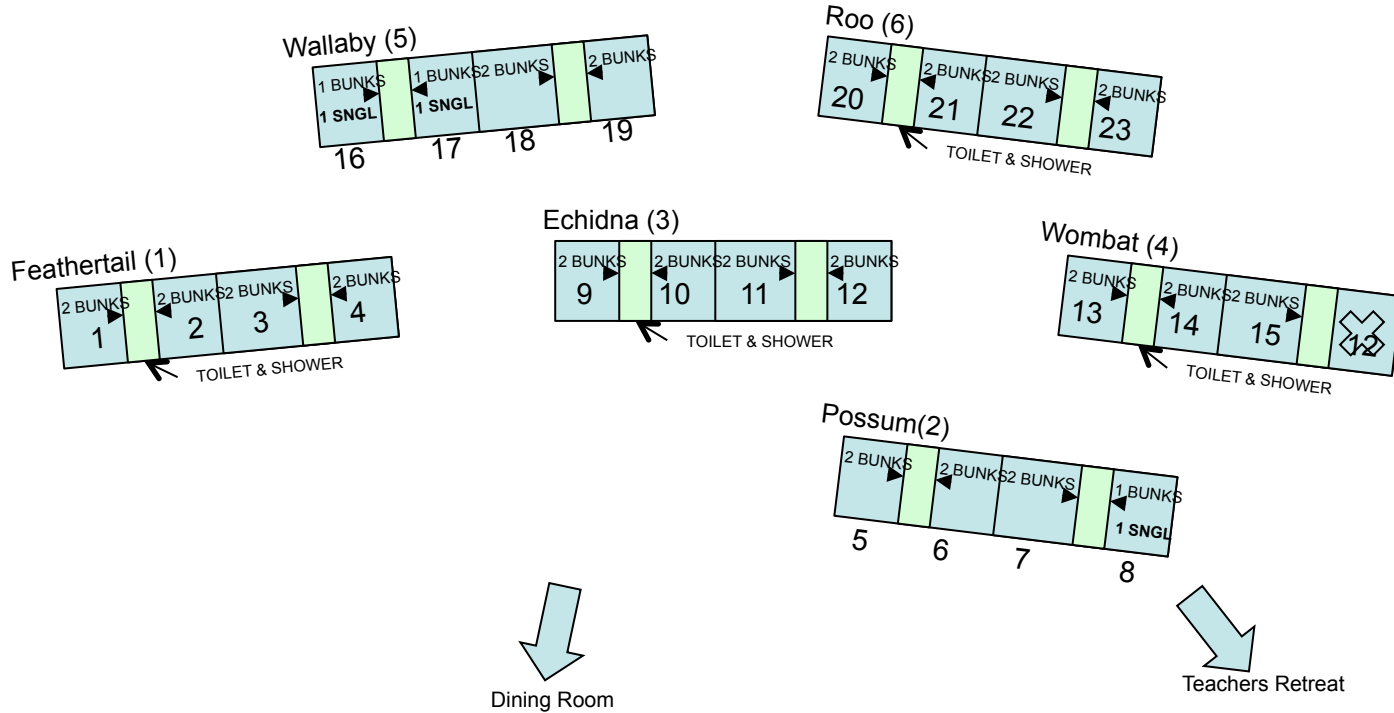

Kinglake Ranges Wilderness Camp

Cabin Accommodation 89 Beds in 43 Bunks & 3 King Singles

Notes:

Each room has a wash basin.

Each room has a reverse cycle air conditioner.

Each pair of rooms shares one toilet and shower. It is suggested that males/females are not mixed across each pair of rooms.

If allocating to specific beds, allocate taller people to lower beds.

The last room in BUILDING 4 is the camp laundry and not available for accommodation.

Kinglake Ranges Wilderness Camp

Leadership Centre Accommodation 37 Beds in 14 Bunks and 9 king singles.

**Kinglake Ranges
Wilderness Camp**

Tipi Accommodation 38 Positions on floor

South Large Tipi

Up to 15 Boys

Medium Tipi

Up to 8 Staff

North Large Tipi

Up to 15 Girls